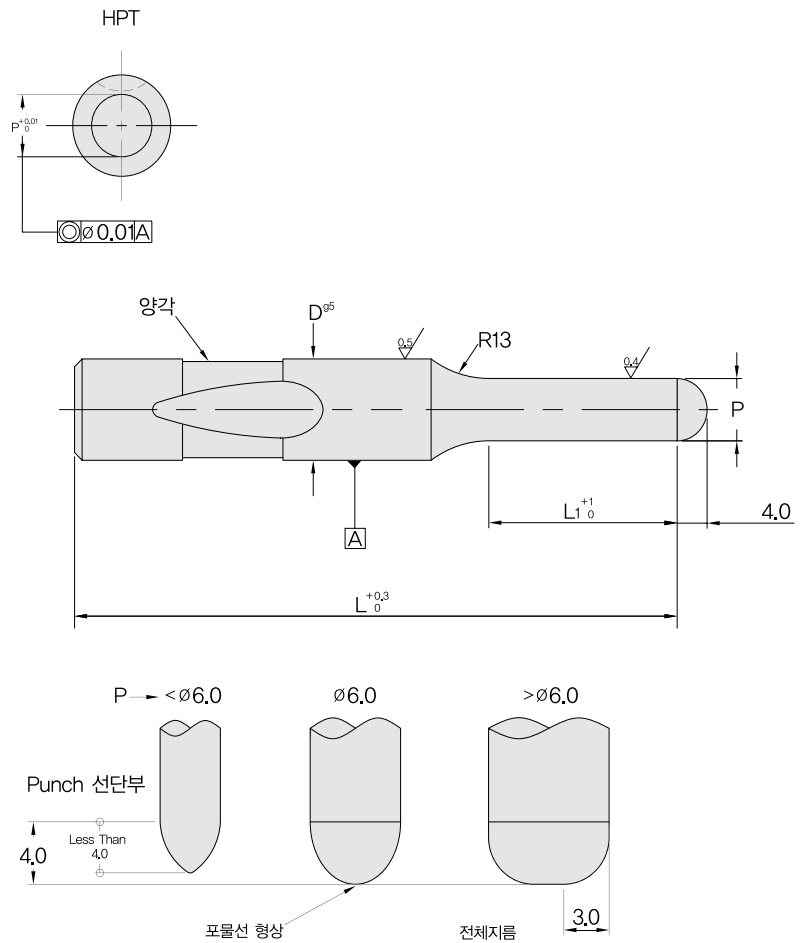

PUNCH - HPT BALL LOCK REGULAR PILOT

TYPE HPT (중하중용)

호칭경 D	Std. S	L1 Alt. A	Alt. B	Type&D	원형 P	L						
						65	73	82	92	102	112	127
10	21	12*	-	HPT10	2.05-10.00	●	●	●	●	●	●	●
13	21	15	27	HPT13	4.95-13.00	●	●	●	●	●	●	●
16	21	15	27	HPT16	7.95-16.00	●	●	●	●	●	●	●
20	21	15	27	HPT20	11.95-20.00	●	●	●	●	●	●	●
25	21	15	27	HPT25	15.95-25.00		●	●	●	●	●	●
32	21	15	27	HPT32	23.95-32.00				●	●	●	●
40	27	21	32	HPT40	29.95-40.00						●	●

* Min P = 1.55 when L1 = 10

규격표기 방법
 Catalog No. **HPT** - **D** - **L1** - **L** - **P**
13 - **12** - **73** - **P12.0**